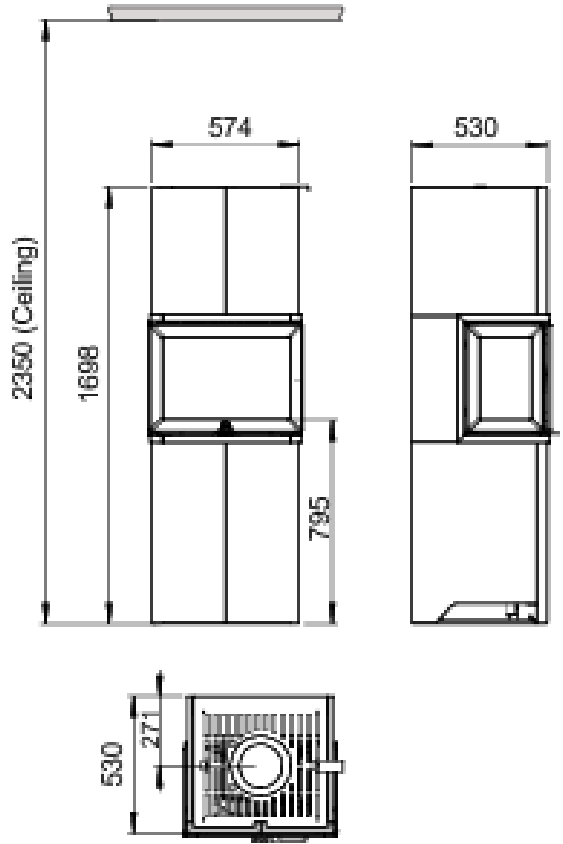

-  Combustible wall
-  Non combustible wall
-  Jotul JGFW-5 Firewall

Min. installation measurements

Min. floor plate measurements
X / Y Acc. to national standards and regulations

Optional hole in floor for
Ø 100 mm outside air connection