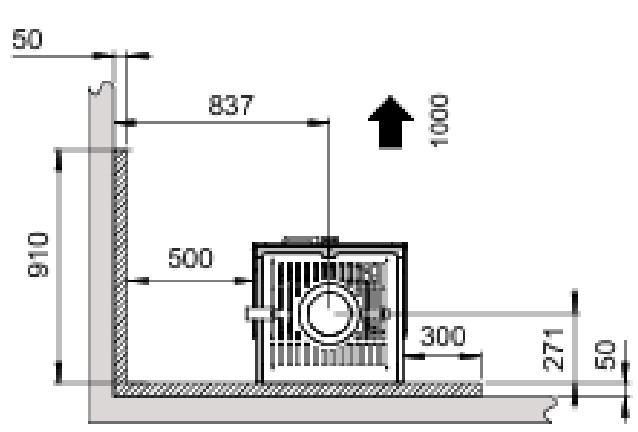

-  Combustible wall
-  Non combustible wall
-  Jotul JGFW-5 Firewall

Min. installation measurements

Min. floor plate measurements
X / Y Acc. to national standards and regulations

Optional hole in floor for
Ø 100 mm outside air connection