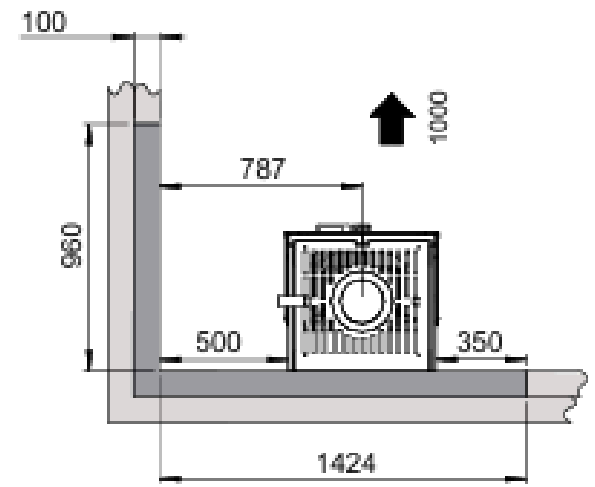

-  Combustible wall
-  Non combustible wall
-  Jotul JGFW-5 Firewall

Min. installation measurements

Min. floor plate measurements
X / Y Acc. to national standards and regulations

Optional hole in floor for
Ø 100 mm outside air connection