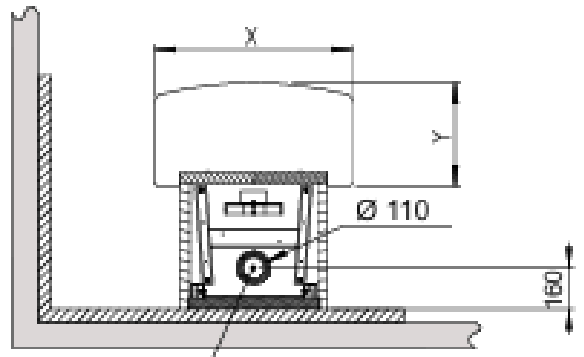

-  Combustible wall
-  Non combustible wall
-  Jotul JGFW-5 Firewall

Min. installation measurements

Min. floor plate measurements
X / Y Acc. to national standards and regulations

Optional hole in floor for
Ø 100 mm outside air connection