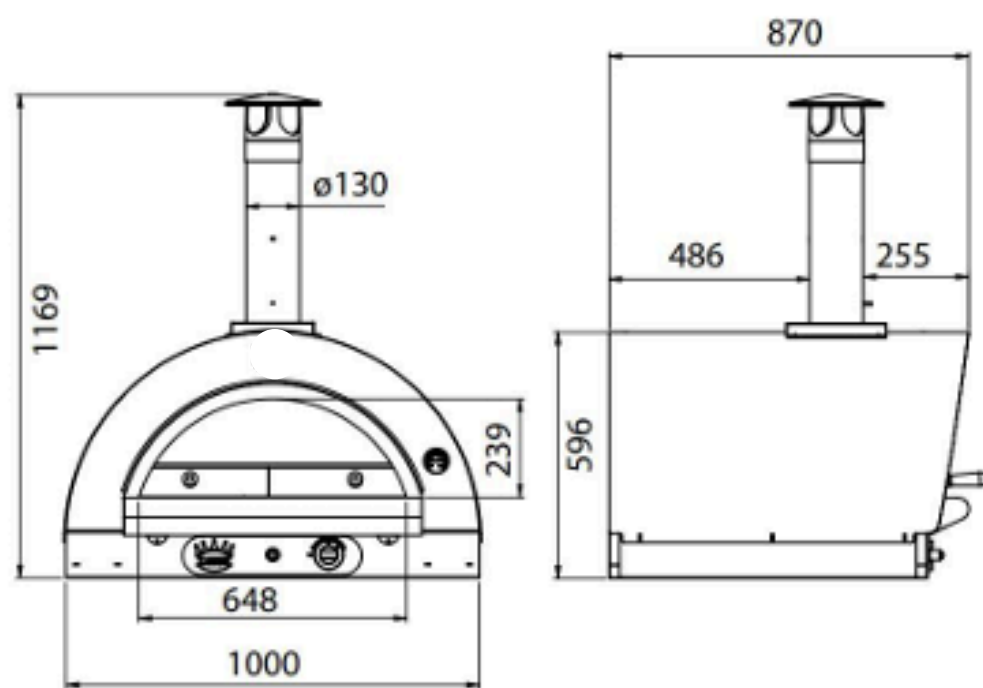

FAMILY GAS 60x60 cm - 115 kg

FAMILY GAS 80x60 cm - 135 kg